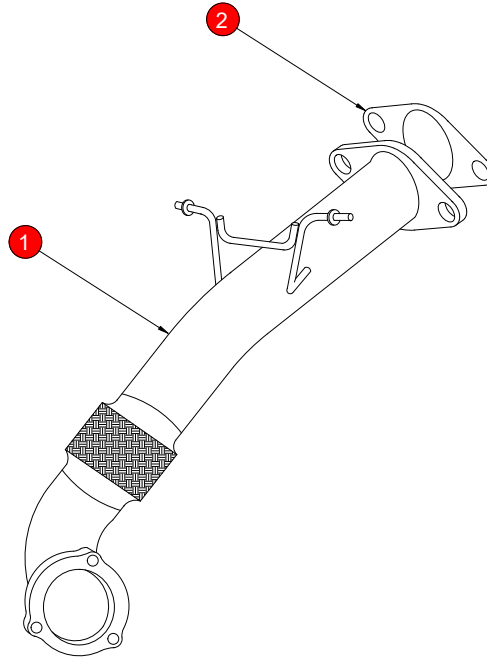

CAR	FORD Focus 2 RS/ST225	PART NO.	SFDP066
YEAR	RS 2009- 2011 ST 2005-2011	FIT KITS	422FK
NOTES	Where not supplied use original fittings	FEATURES	Pipe Diameter:- 76mm/3"

NO.	PART NO.	DESCRIPTION	QTY
1	1122FD	Down Pipe	1
Fit Kit			
2	Z033.10063	Gasket	1